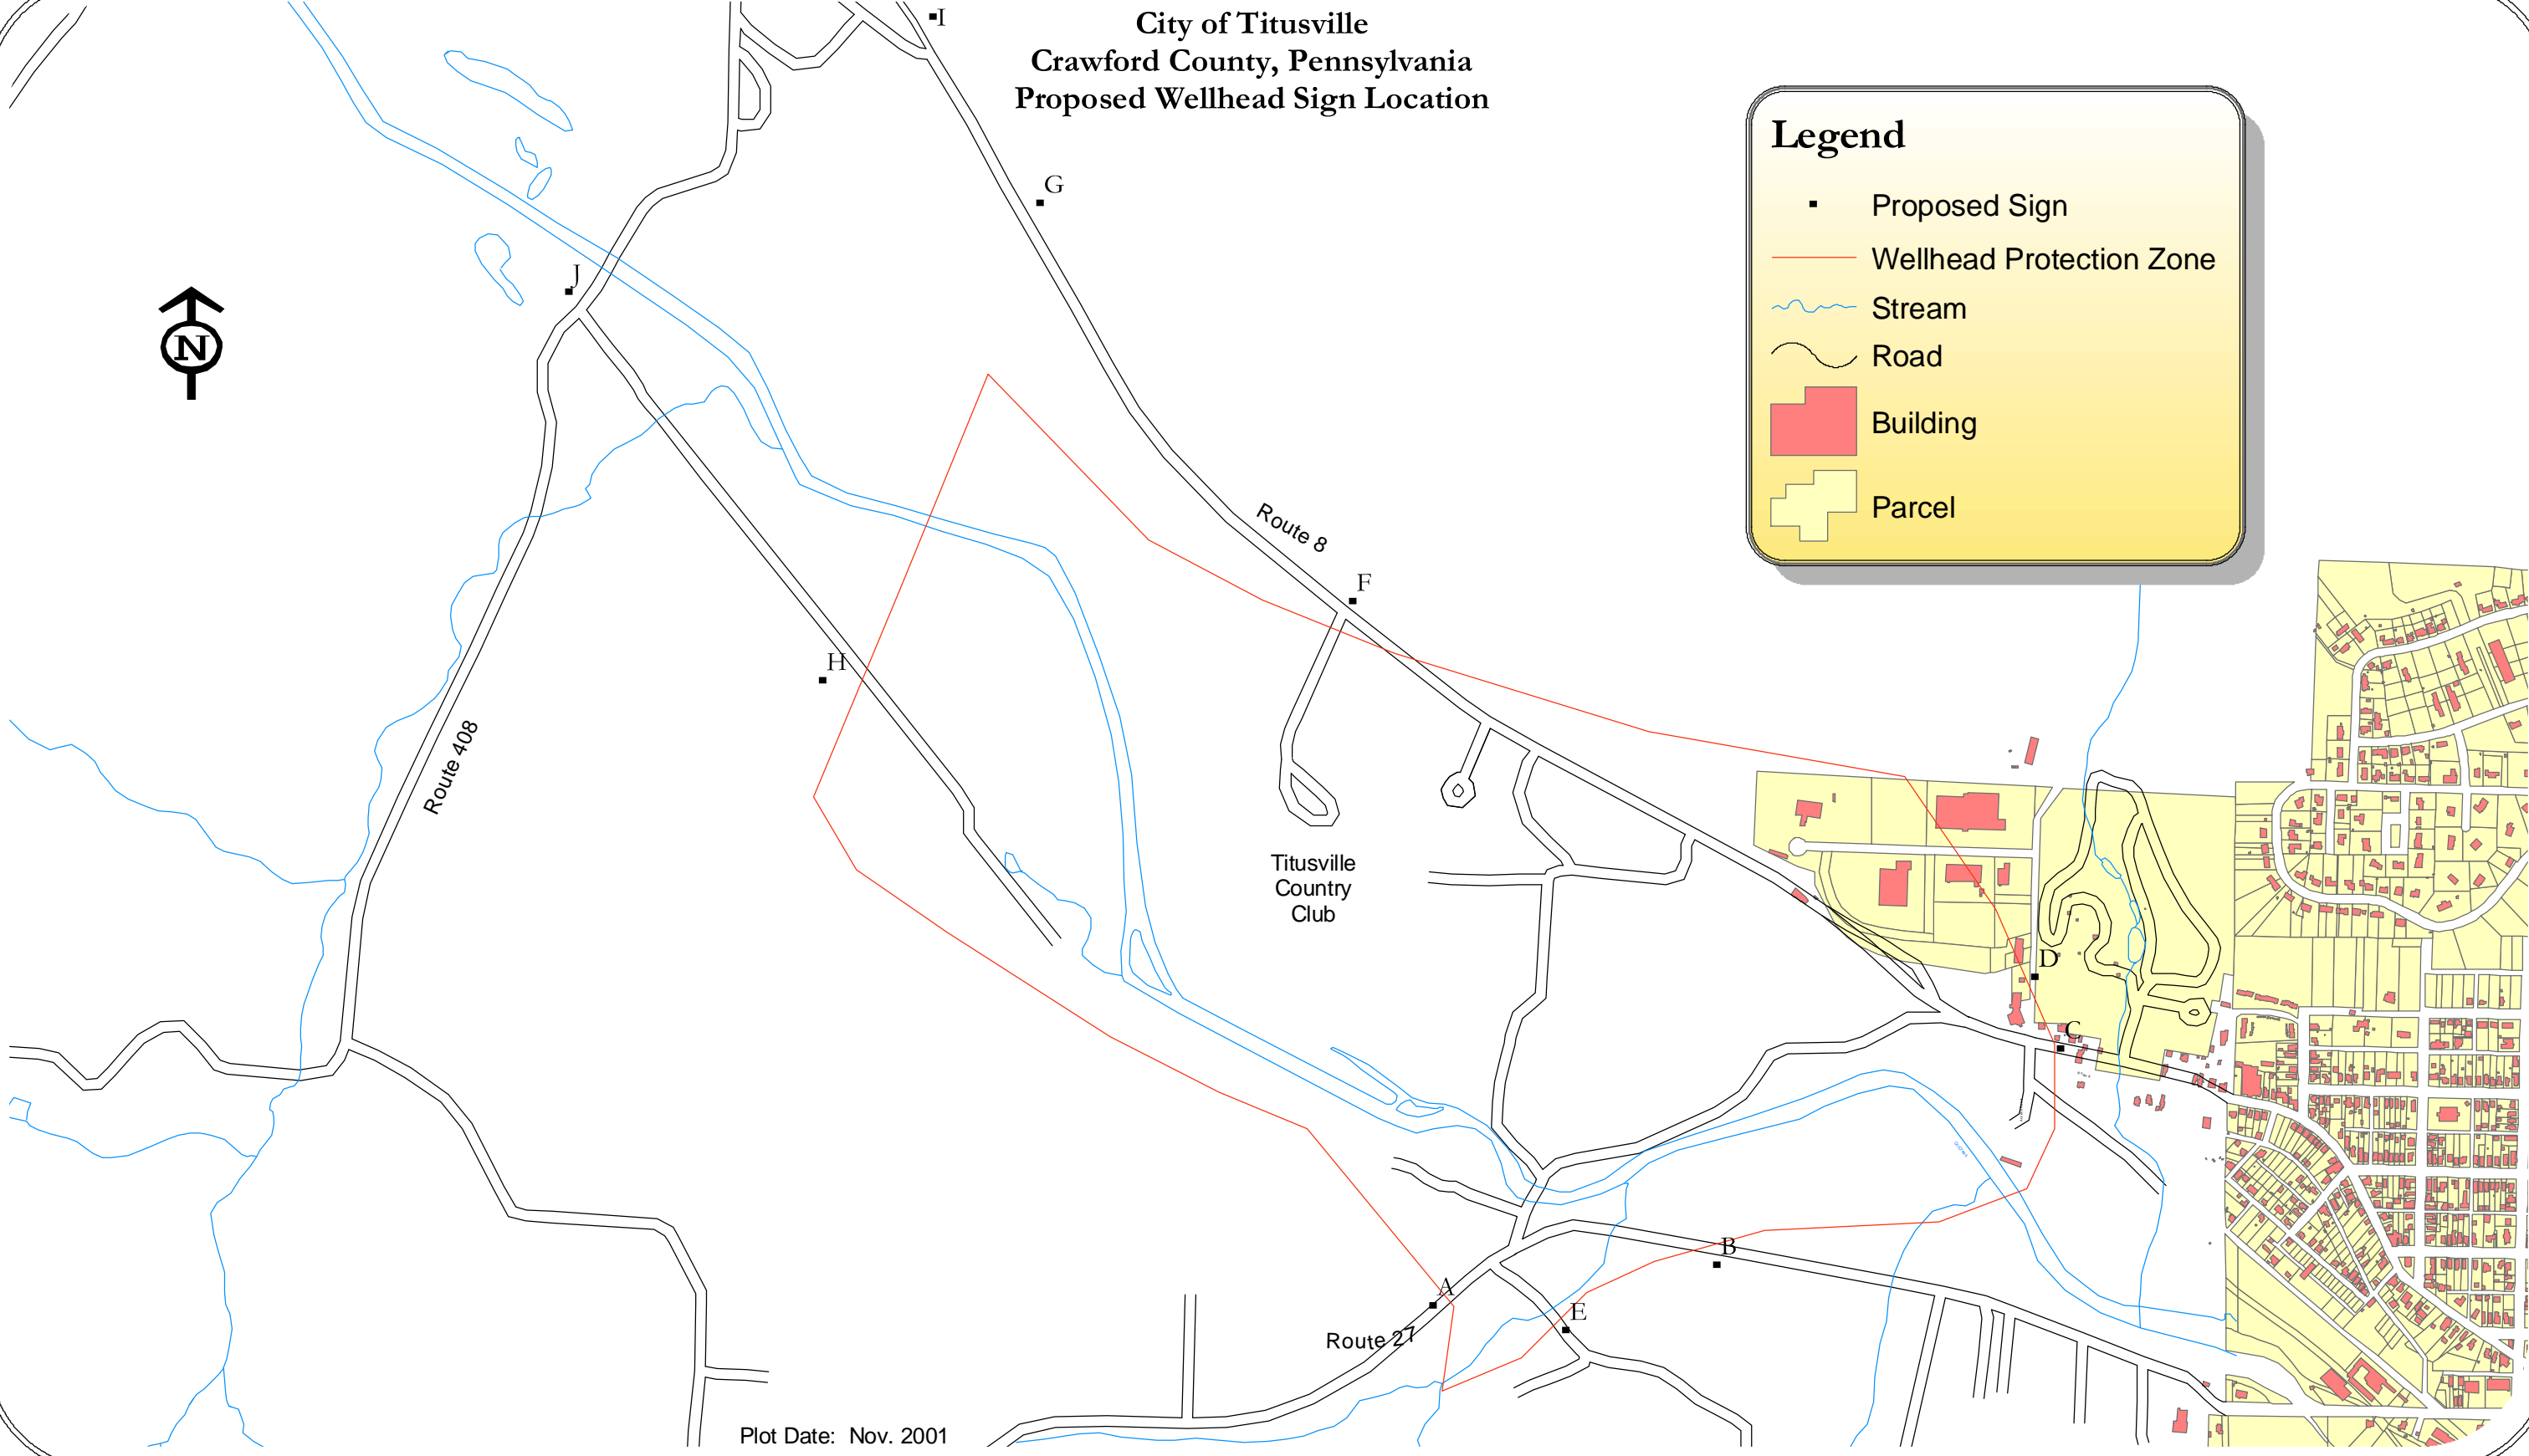

City of Titusville  
Crawford County, Pennsylvania  
Proposed Wellhead Sign Location

**Legend**

- Proposed Sign
- Wellhead Protection Zone
- Stream
- Road
- Building
- Parcel

Plot Date: Nov. 2001