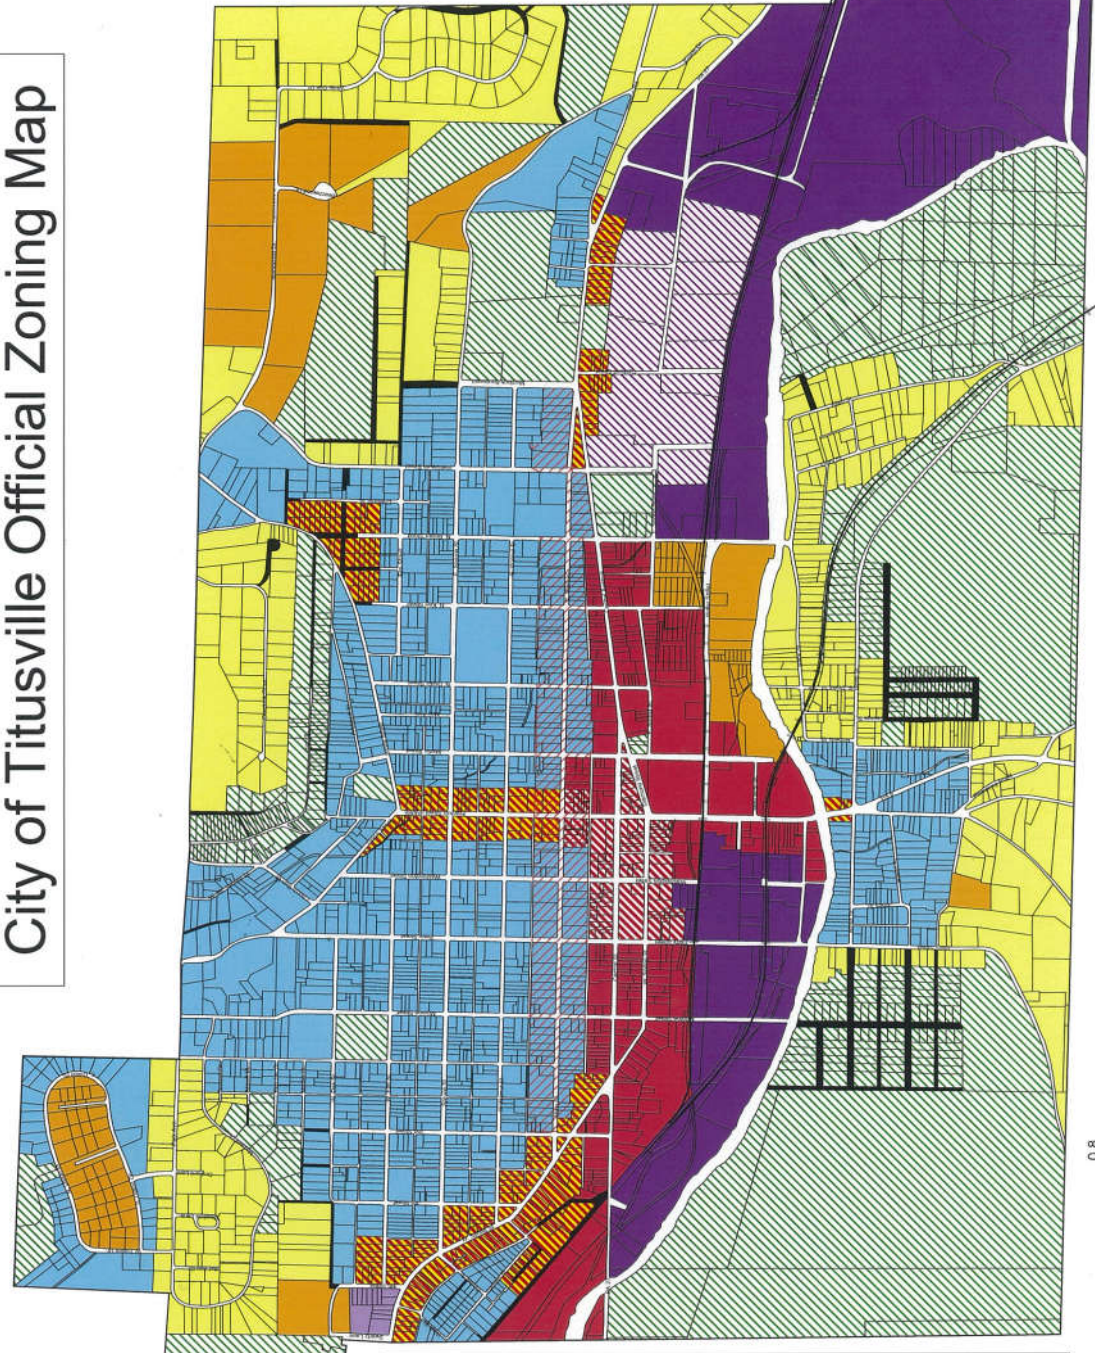

# City of Titusville Official Zoning Map

## Zoning Districts

-  Commercial 1
-  Commercial 2
-  Gallery District
-  Industrial
-  Industrial Overlay District
-  Urban Industrial
-  One Family Residential (R-1)
-  Two Family Residential (R-2)
-  Multi Family Residential (R-3)
-  Residential Limited Business
-  Special Conservation
-  Paper Streets

This Official Zoning Map is part of the zoning ordinance of the City of Titusville, County of Crawford, Commonwealth of Pennsylvania, ordained and enacted this 26<sup>th</sup> day of May, 2009.

City Engineer  
  
 (Seal)